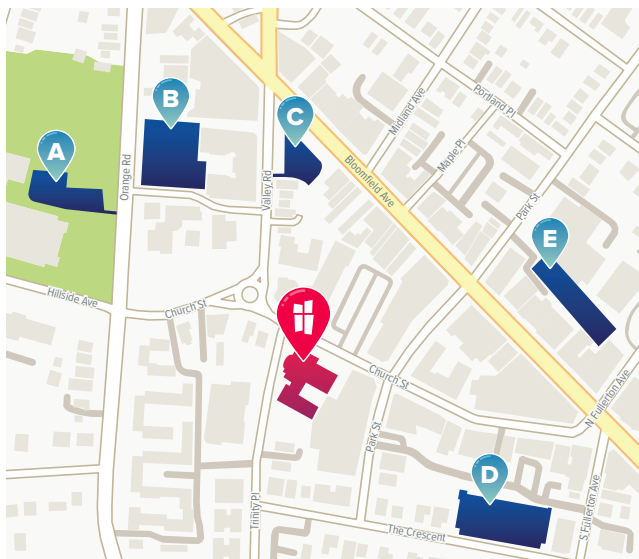

PARKING GUIDE

MONTCLAIR CAMPUS

Welcome Home! We recognize that finding available parking in Montclair is no easy task and we appreciate the extra effort you take to be a part of our community. Please take a look at some local parking options below and keep this guide handy.

LETTER	LOT/GARAGE	PARKING INFO
A	Hillside Elementary School Parking Lot	FREE for Christ Church attendees
B	Valley & Bloom Garage/Orange Road Deck	\$3 first hour; \$2 for each additional
C	Valley Road Plaza Lot	FREE on Sundays
D	Crescent Parking Deck	\$2 per hour
E	(North) Fullerton Deck*	FREE on Sundays

*Ground and first floor only (upper levels are permit only) - All prices are subject to change

Other Helpful Hints

- All metered spaces are free on Sunday
- As a good neighbor, you'll want to avoid parking in spaces reserved for other businesses/houses of worship (e.g., Salvation Army, etc.).
- Plan on arriving at least 15 minutes early in order to leave ample time for parking and connecting with your CC family before worship!

WEEKEND WORSHIP SERVICE TIMES

Montclair Campus

Sunday: 9:00 a.m., 11:00 a.m. & 12:45 p.m.